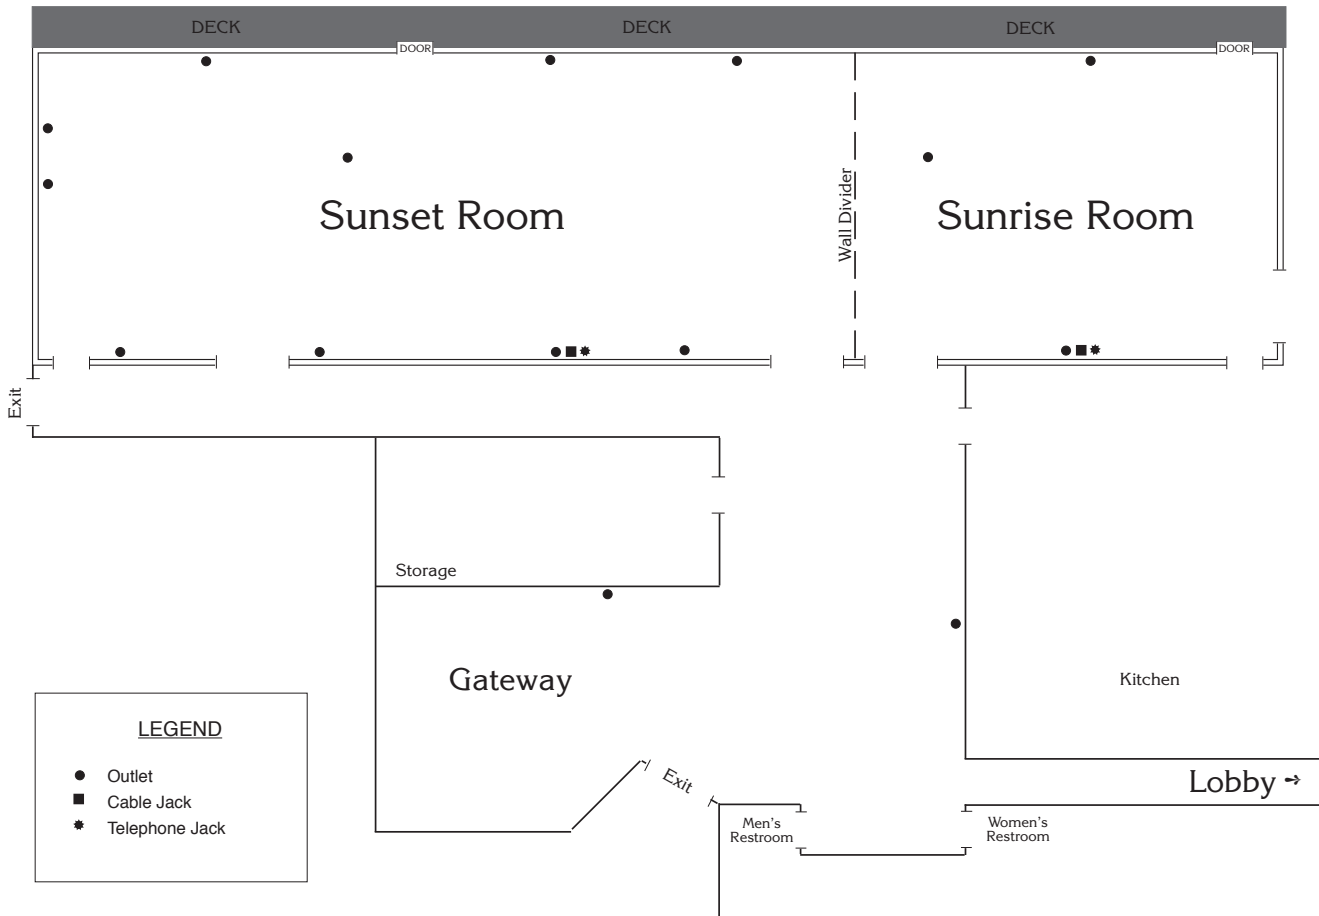

BANQUET ACCOMMODATIONS

The Grand Ely Lodge is a full service resort located on scenic Shagawa Lake, just off Highway 169, one mile from downtown Ely, across from the historic Pioneer Mine Site.

Total Meeting Space 4,915 sq. ft.
 Number of Meeting Rooms 3
 Largest Meeting Space 2,522 sq. ft.

Ridgeview Conference Center

LEGEND

- Outlet
- Cable Jack
- * Telephone Jack

Setup	Sunrise 26'x35'	Sunset 26'x62'	Ridgeview 26'x97'	Bear Den 23'x38'	Gateway 50'x35'
Round	40	120	160*	24	
U Shape	30	50		30	
Open Square	36	50		30	
Conference Style	28	28		50	
Theater Style	75	175	250	50	
Classroom Style	36	64	100	30	
Banquet Style	72	180	252*	30	

* Based on sit down dinner.